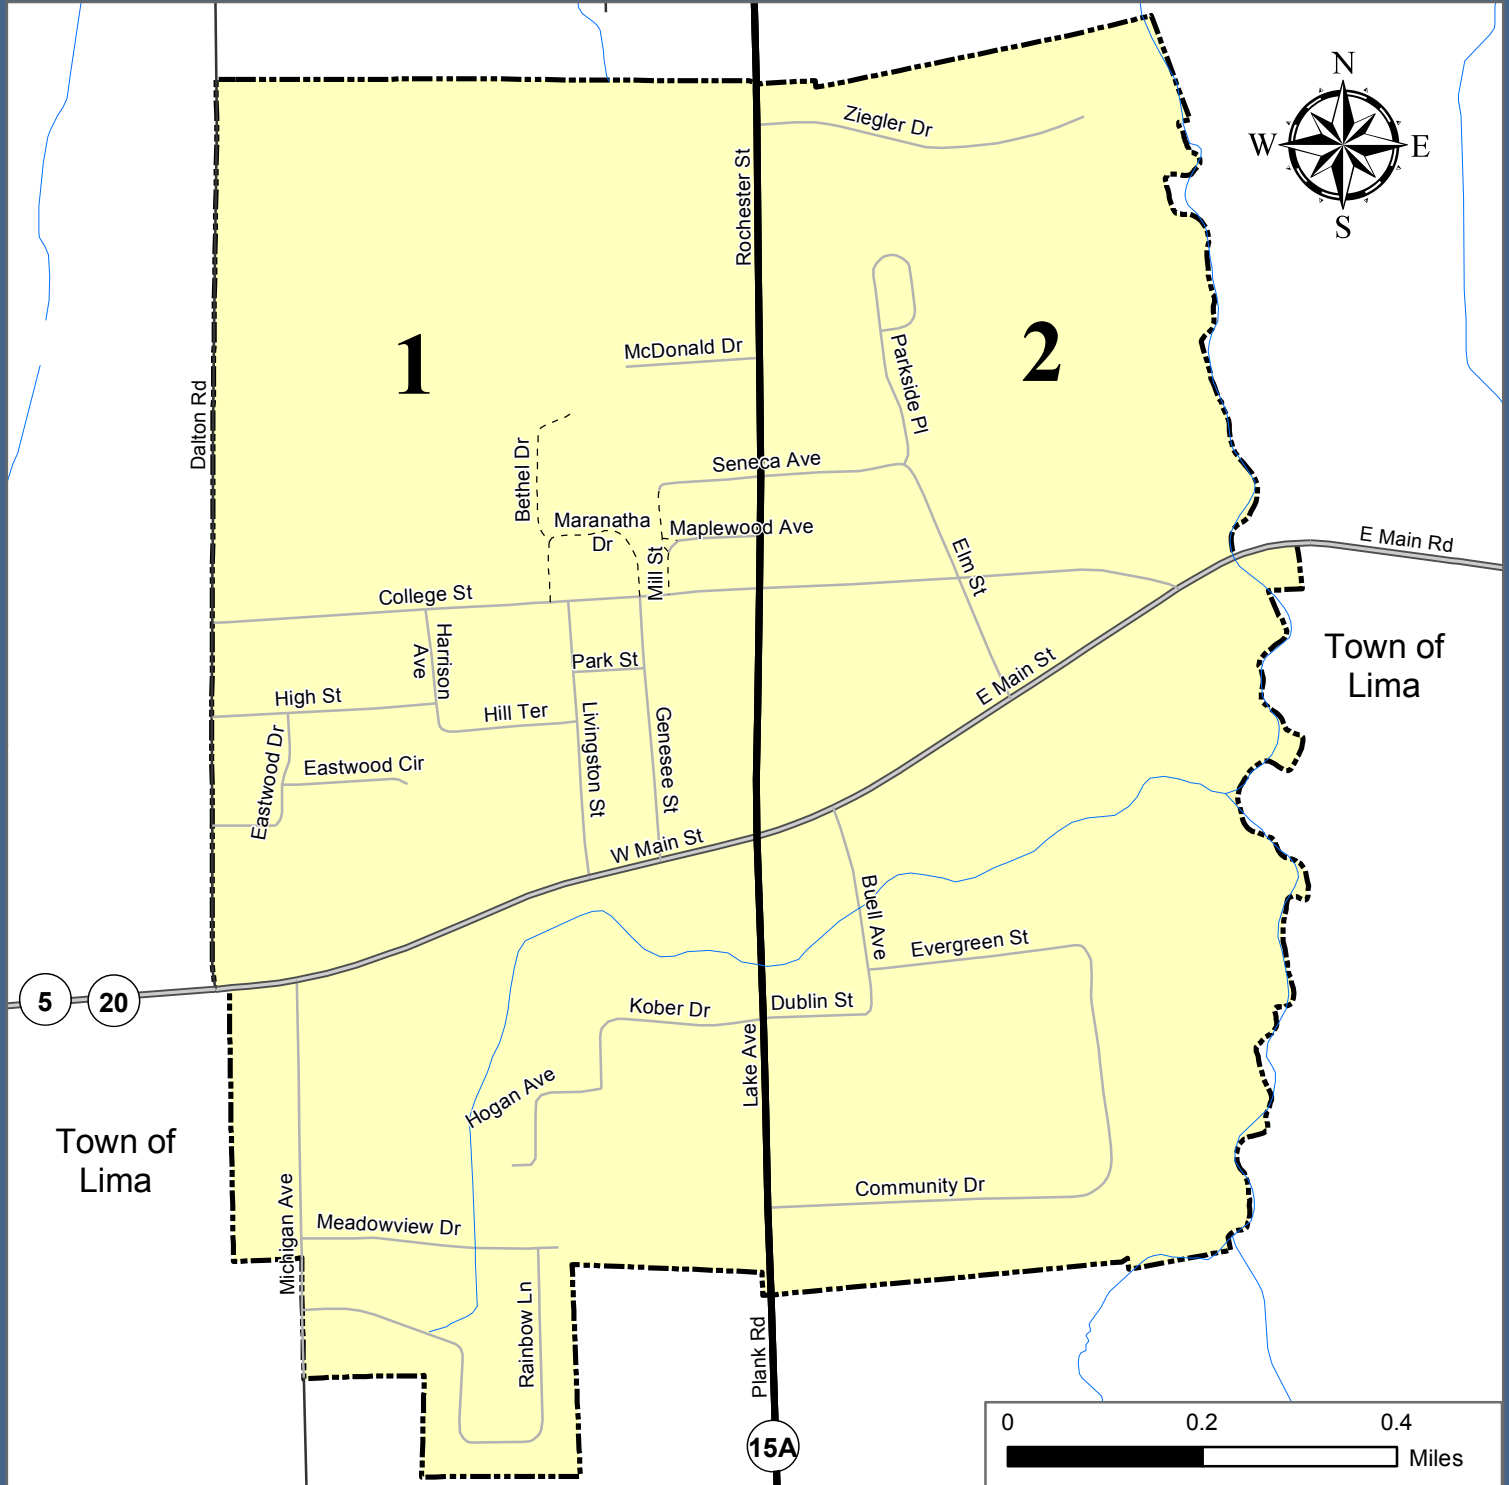

# Village of Lima General Election Districts 2015

- General Election Districts
- Village Boundaries
- Hydrography
- State Highway
- Town Road
- Village Road
- Private Road

### Polling Site Address

#1 & #2: Genesee Community College,  
7285 Gale Road, Town of Lima