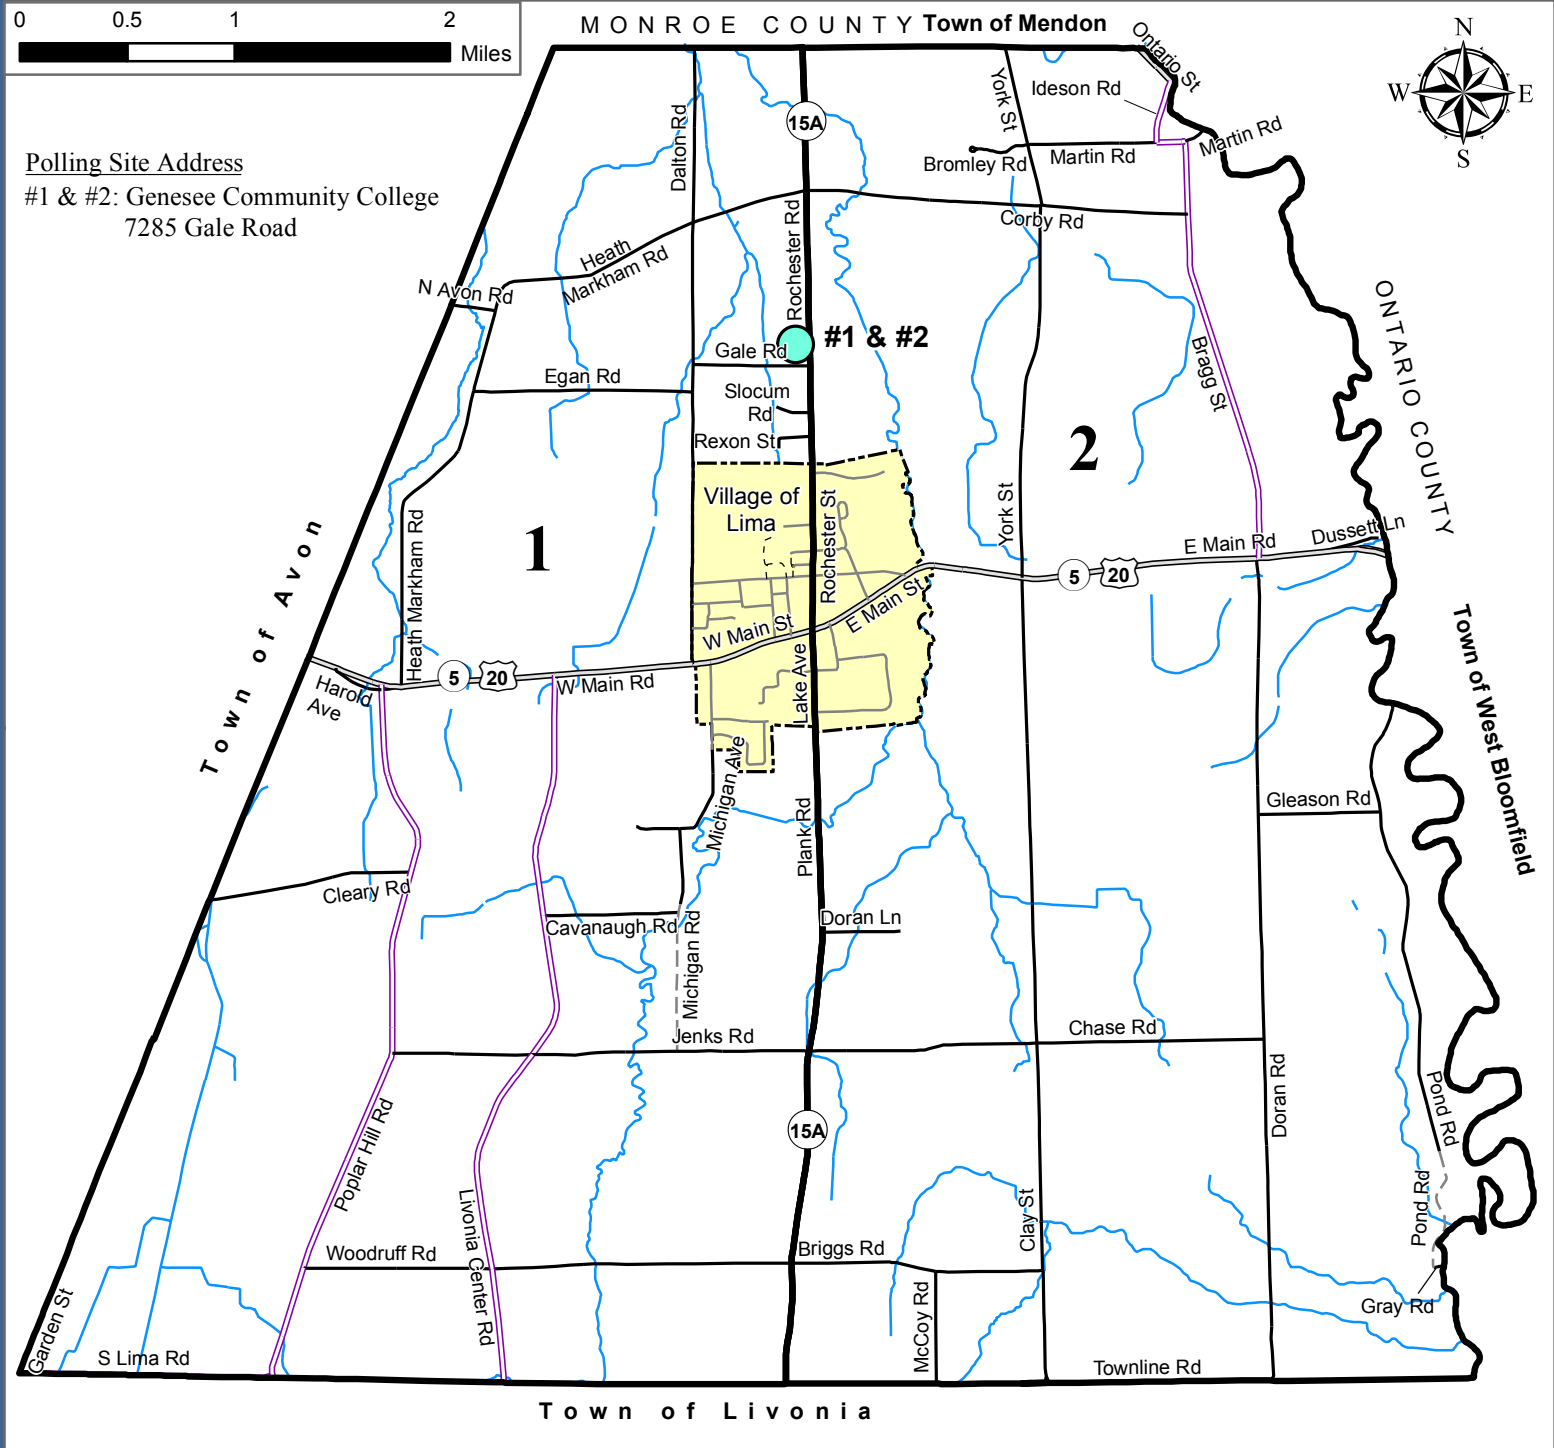

# Town of Lima

## Election Districts

### Livingston County

-  Polling Sites, 2015
-  Election Districts
-  Village Boundary
-  State Highway
-  County Highway
-  Town Road
-  Village Road
-  Seasonal Road
-  Private Road
-  Hydrography

Map created by the Livingston County Planning Department: April 2015

M:\Arcview\eldist\2015\TLimaElectionDistricts2015April.mxd

Polling Site Address  
 #1 & #2: Genesee Community College  
 7285 Gale Road

Town of Livonia